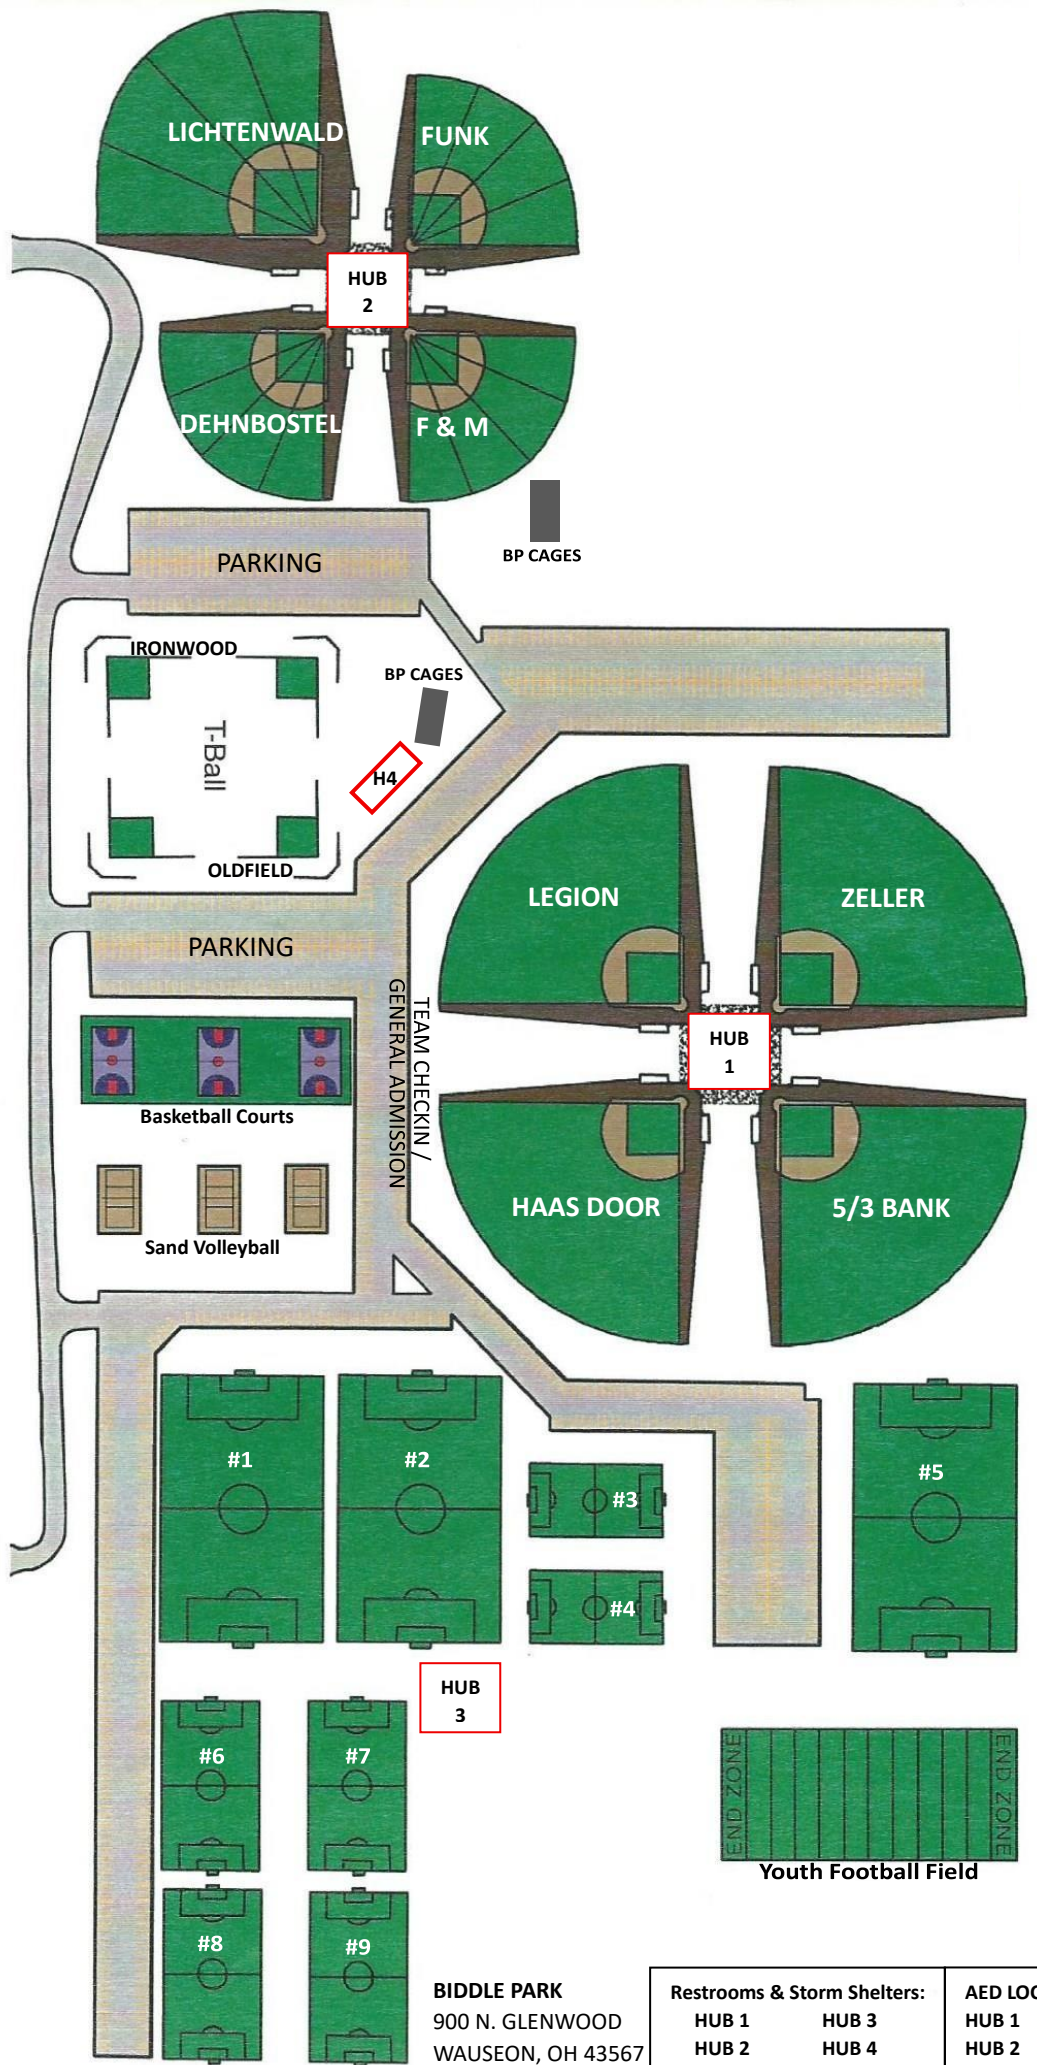

# Dorothy B. Biddle Park

Wauseon, Ohio

**BIDDLE PARK**  
 900 N. GLENWOOD  
 WAUSEON, OH 43567  
 PH: 419-335-8334

<b>Restrooms &amp; Storm Shelters:</b>		<b>AED LOCATED AT</b>	
HUB 1	HUB 3	HUB 1	
HUB 2	HUB 4	HUB 2	
		HUB 3	